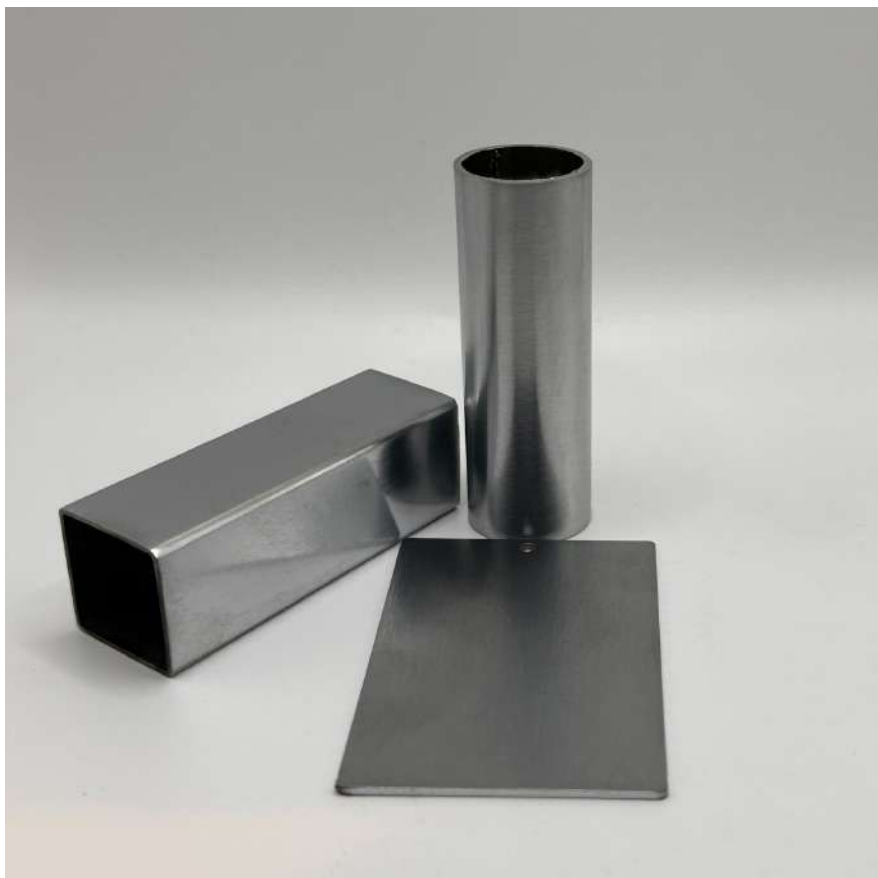

sales@broadwaybrass.co.uk
0121 440 3173

Satin Finishes

Satin Black
Nickel

Satin Nickel

Satin Chrome

sales@broadwaybrass.co.uk
0121 440 3173

Satin Finishes

Satin Brass