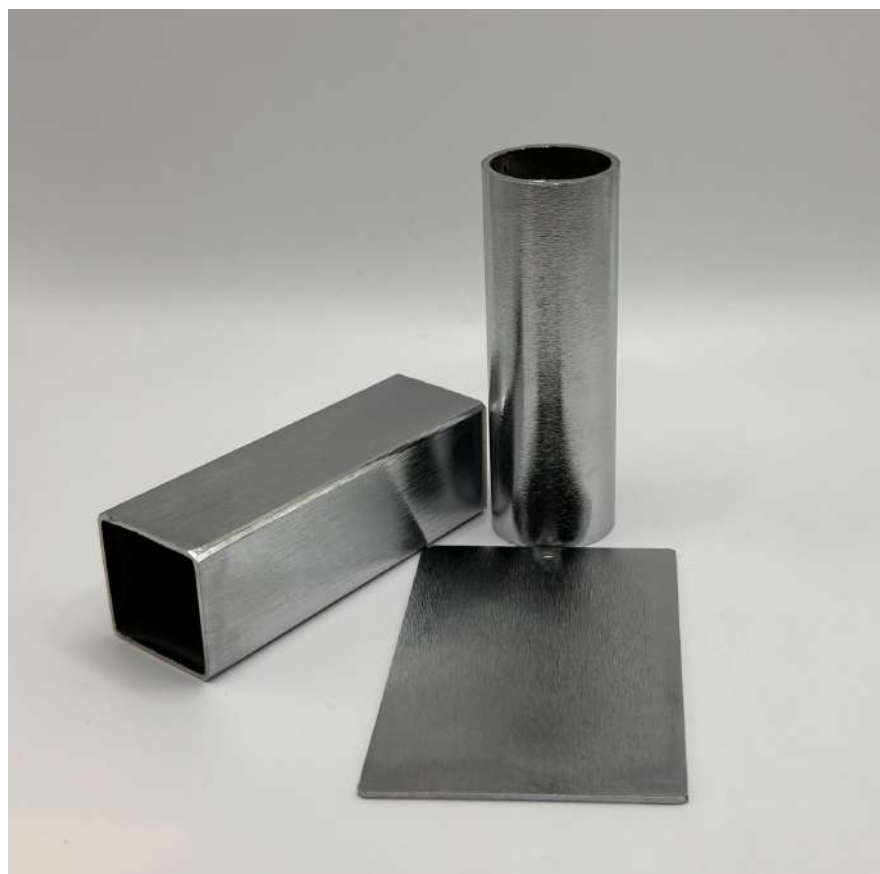

Brushed Finishes

Brushed Brass

Brushed Light
Brass

Brushed Copper

Brushed Light
Copper

sales@broadwaybrass.co.uk
0121 440 3173

Brushed Finishes

Brushed Chrome