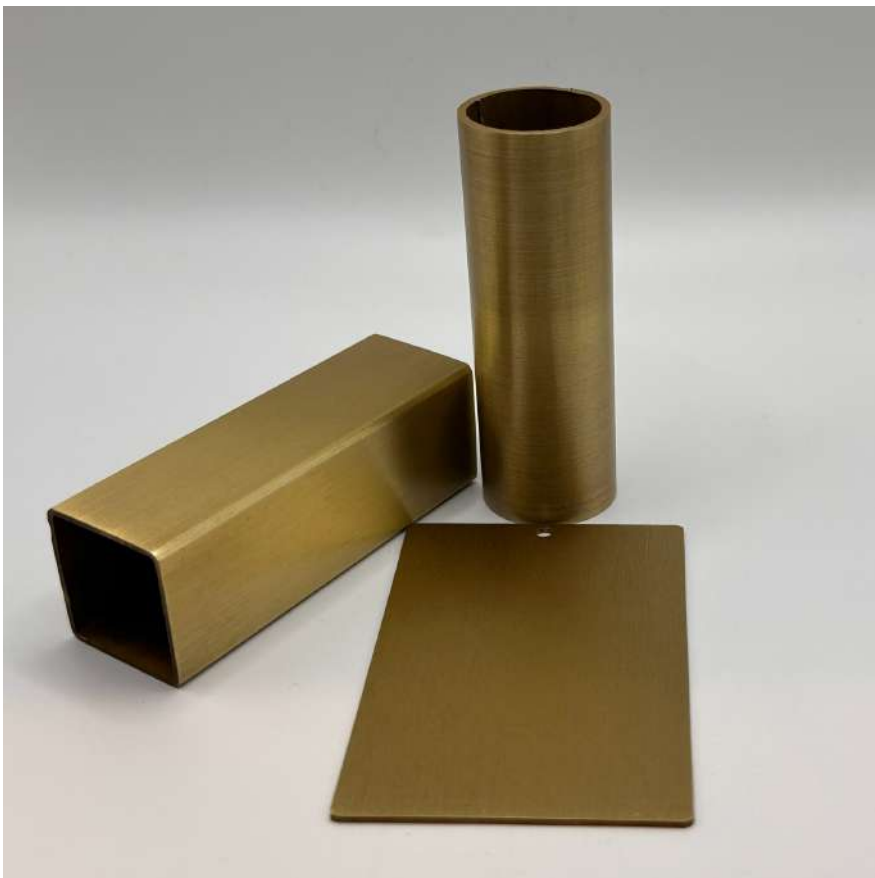

Finishes

by Broadway Brass

Content

2.....	Antique Brass
8.....	Antique Copper
12.....	Dark Bronze
14.....	Polished Finishes
16.....	Brushed Finishes
19.....	Satin Finishes
21.....	Oxidised Finishes
22.....	Gold Finishes
25.....	Broadway Bespoke

-Please note some finishes may vary in tone and in color due the plating and hand-application process-

sales@broadwaybrass.co.uk
0121 440 3173

Antique Brass

AB1-SBR

AB1-SBR-R

AB1-GBGL

AB1-GBML

sales@broadwaybrass.co.uk
0121 440 3173